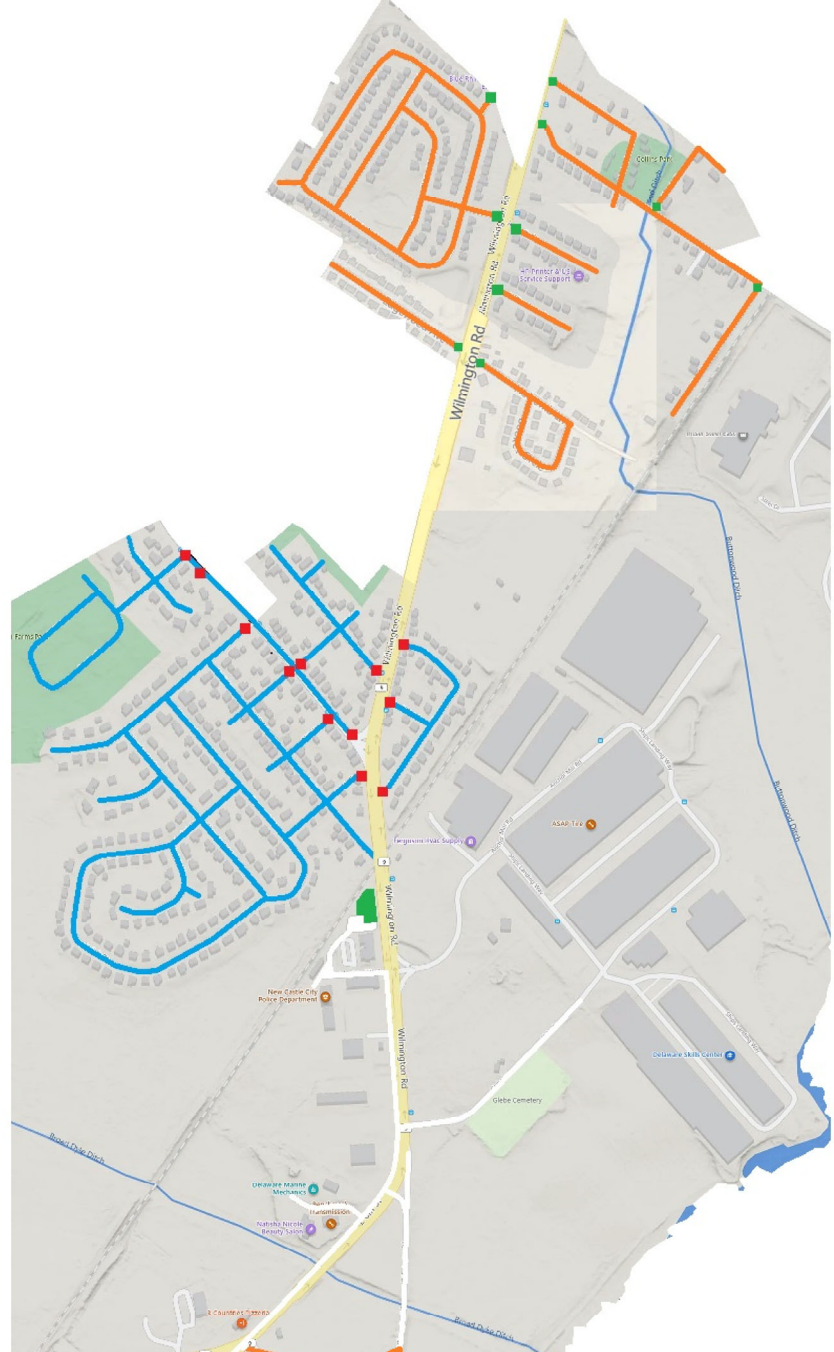

MONDAY/TUESDAY

WEDNESDAY/THURSDAY

  **SIGN LOCATIONS**

May through September
3RD Full Week of each Month

Monday- Even Number Addresses-

Tuesday- Odd Number Addresses-

- All of Washington Park
- All of Shawtown
- All of Dobbinsville
- All of Van Dyke

Wednesday- Even Number Addresses-

Thursday- Odd Number Addresses-

- All of historical New Castle to the R/R tracks
- All of Buttonwood
- All of Boothhurst
- William Penn Sq.
- Holcomb Ln.
- Edgewood Dr.
- Booker Cir.
- Jacquette Sq.

2026 Sweeper Schedule